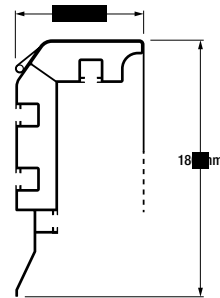

Packaging Dimensions, Net and Gross Weights are available upon request.