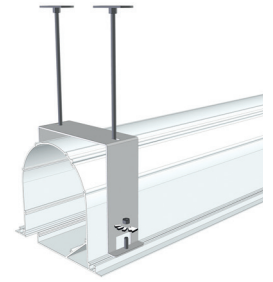

Max Inceel is a large size in-ceiling motorized screen specially designed for mounting in false ceiling and be visible only when it is in use, representing an aesthetical and functional innovative solution.

Mainly suitable for big size rooms, it is available up to size of 6.5 meters of projection viewing area without black borders in format 16:9, 16:10 and 21:9. Heavy duty powder-coated aluminum case in white wrinkle pattern finish equipped with a very easy mounting system that simplifies all the installations stages, making this product user friendly, considering the remarkable size.

Max Inceel can be equipped with two different fixing system, according to the installation needs.

Fixing system for installations in false ceilings, which won't be accessible from the inside.

Fixing system for installations in false ceilings, which won't be accessible from the inside.

Fixing system for installations in false ceilings, which will be accessible from the inside.

See page **78**
for Technical data

Create your own screen with the PSS

- > **Personalized dimensions:** width and height
- > **Motor type:** standard motor
- > **Case:** available only with case
- > **Case color:** standard in White Grinz. Optional in any other color for an extra cost
- > **Projection surface fall:** back (standard), front or reverse-roll (optional)
- > **Side of command/motor:** right only